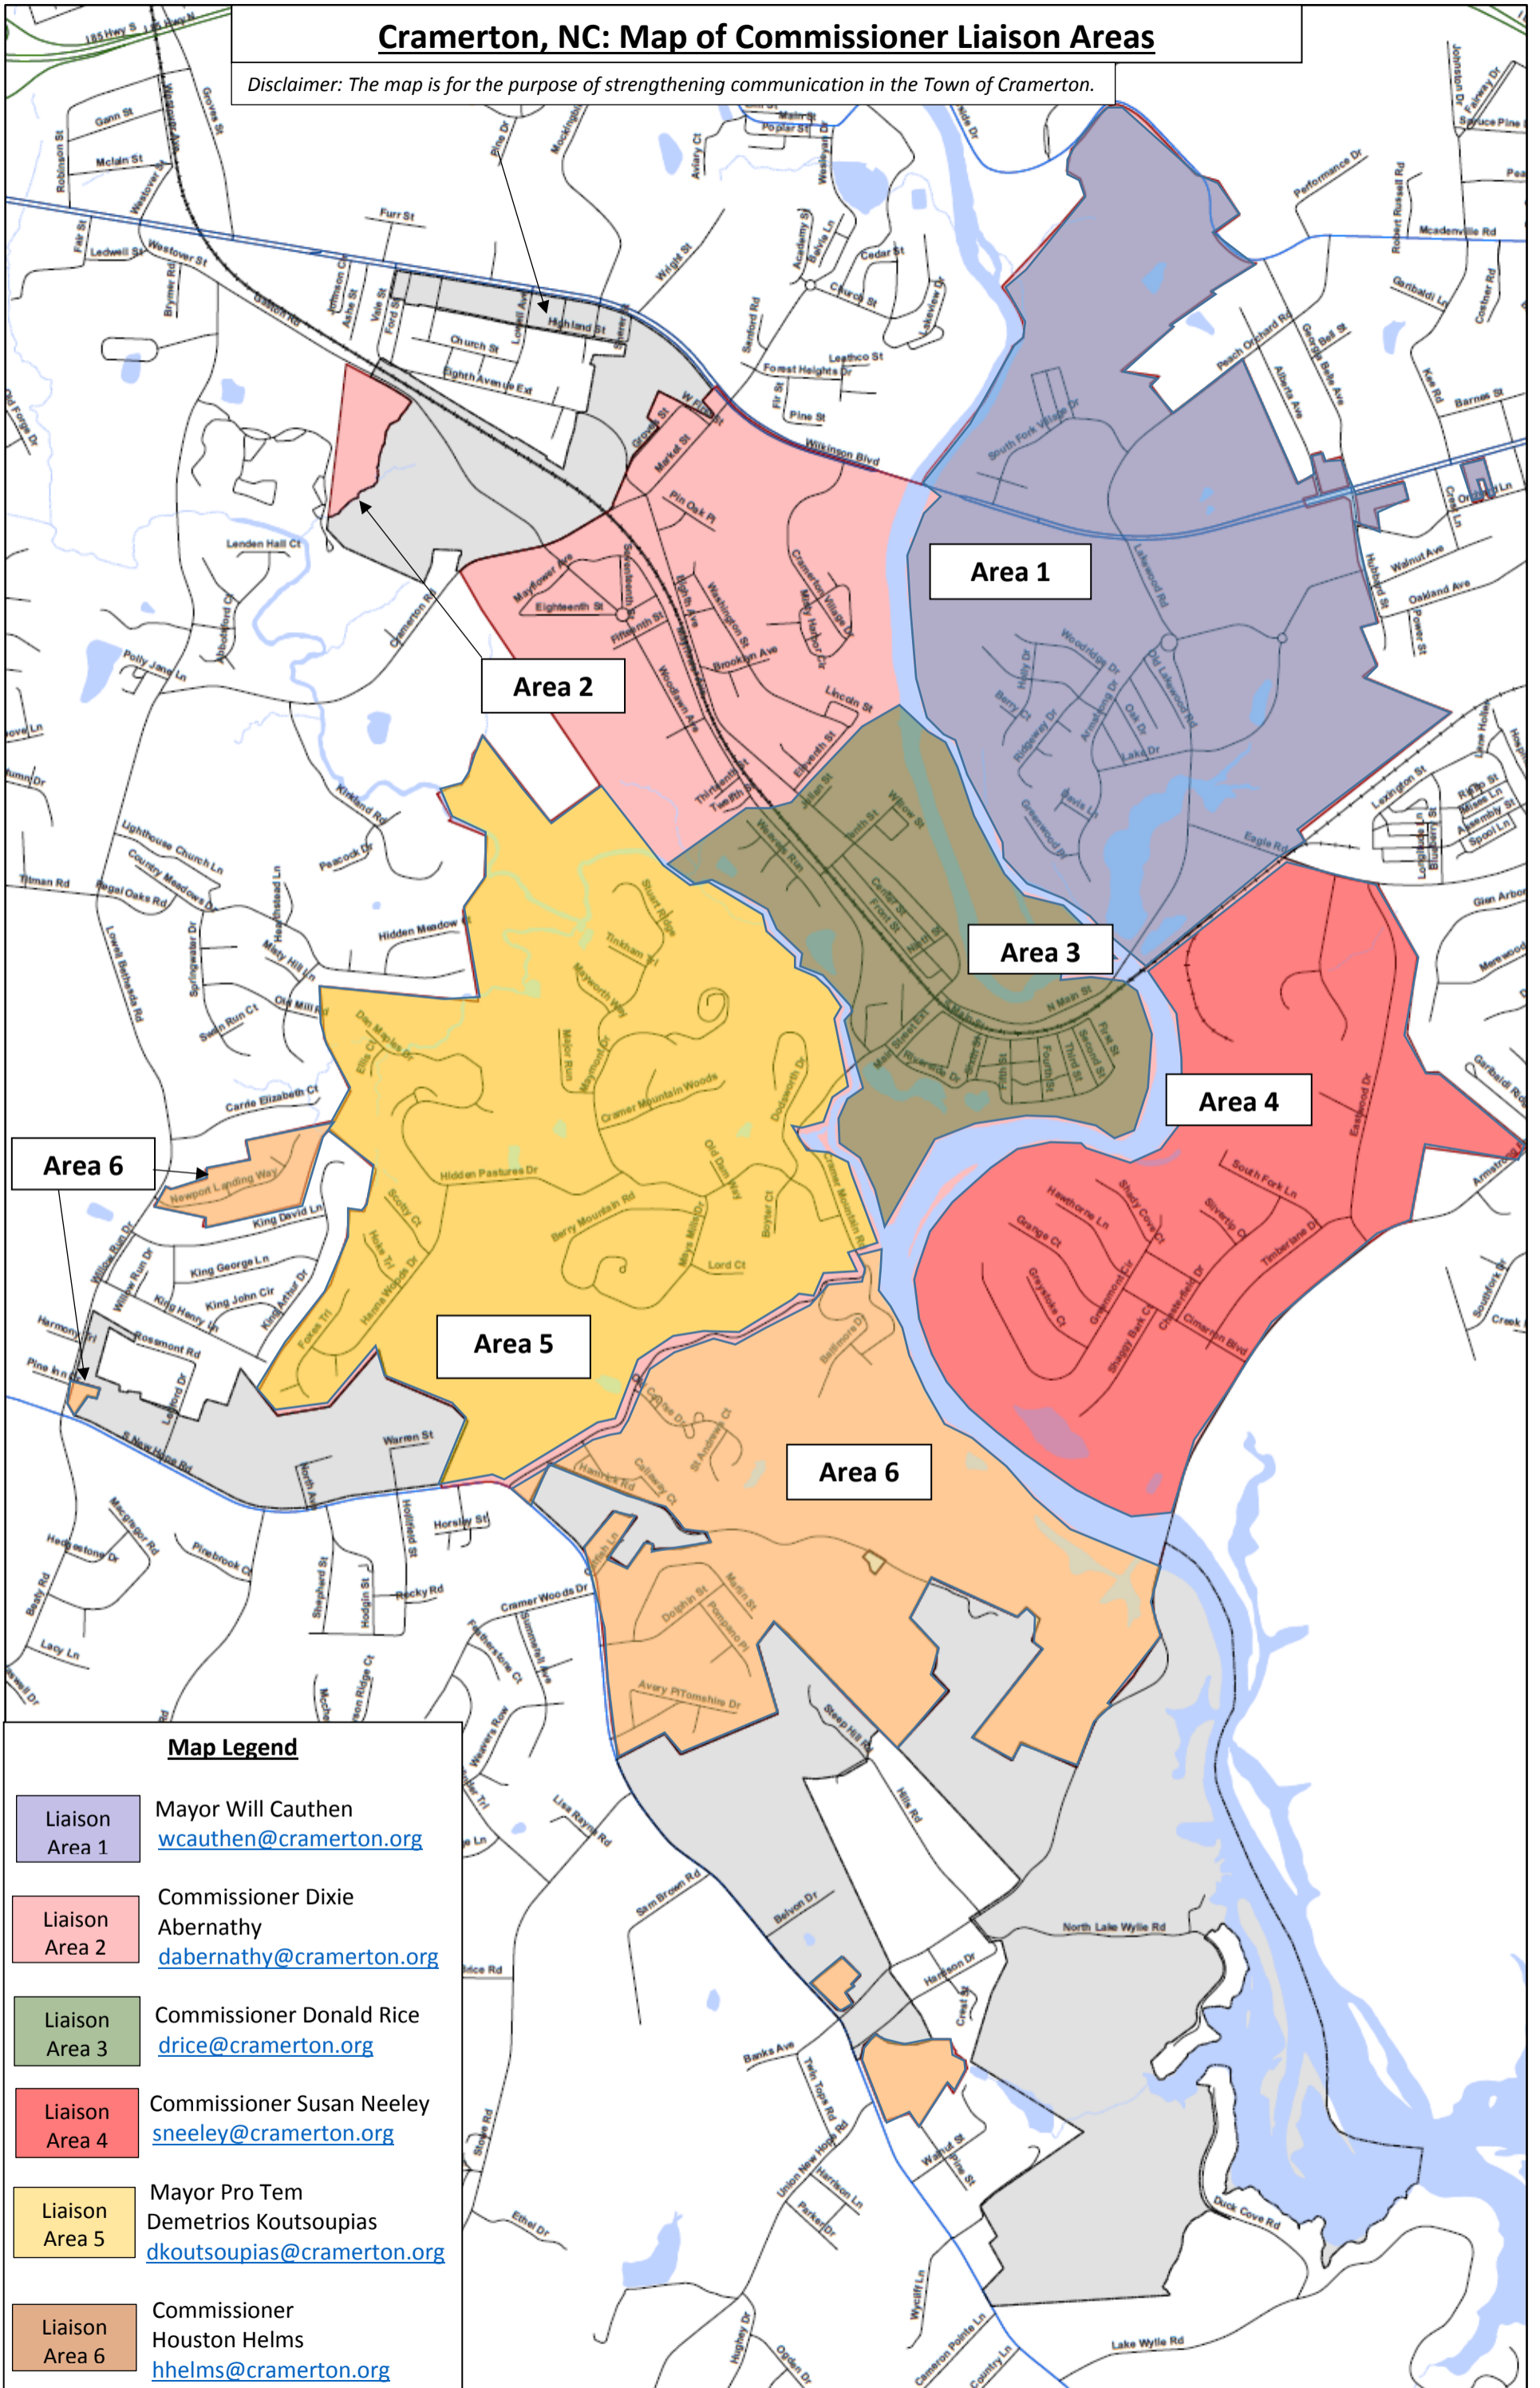

Cramerton, NC: Map of Commissioner Liaison Areas

Disclaimer: The map is for the purpose of strengthening communication in the Town of Cramerton.

Map Legend

- Liaison Area 1**
 Mayor Will Cauthen
wcauthen@cramerton.org
- Liaison Area 2**
 Commissioner Dixie Abernathy
dabernathy@cramerton.org
- Liaison Area 3**
 Commissioner Donald Rice
drice@cramerton.org
- Liaison Area 4**
 Commissioner Susan Neeley
sneeley@cramerton.org
- Liaison Area 5**
 Mayor Pro Tem Demetrios Koutsoupas
dkoutsoupas@cramerton.org
- Liaison Area 6**
 Commissioner Houston Helms
hhelms@cramerton.org